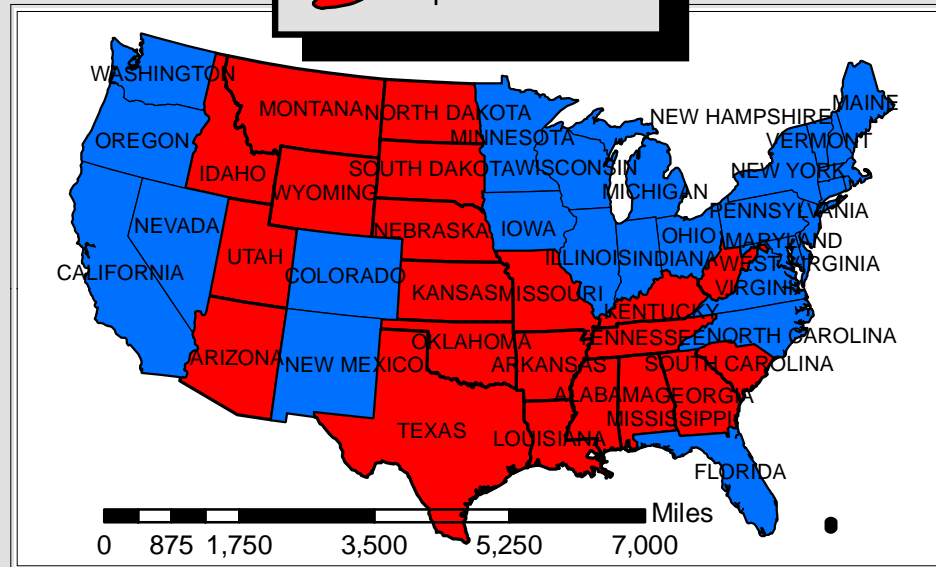

ELECTION OF 2008

Democratic

Hometown: Honolulu, Hawaii
DOB: August 4, 1961

Legend

-  Democratic States
-  Republic States

Republican

Hometown: Panama Canal Zone
DOB: August 29, 1936

During the election of 2008 a lot of people who voted Republican in 2004 had a change of heart and voted Democratic. Some think that the previous president changed their outlook on the way Republicans run things. By Obama taking office we have overcome many milestones racially. This election is going to be in the history books for sure.

Map created by: JOE BELCHER
Data provided: ESRI & LOJIC
Date: 2-24-09