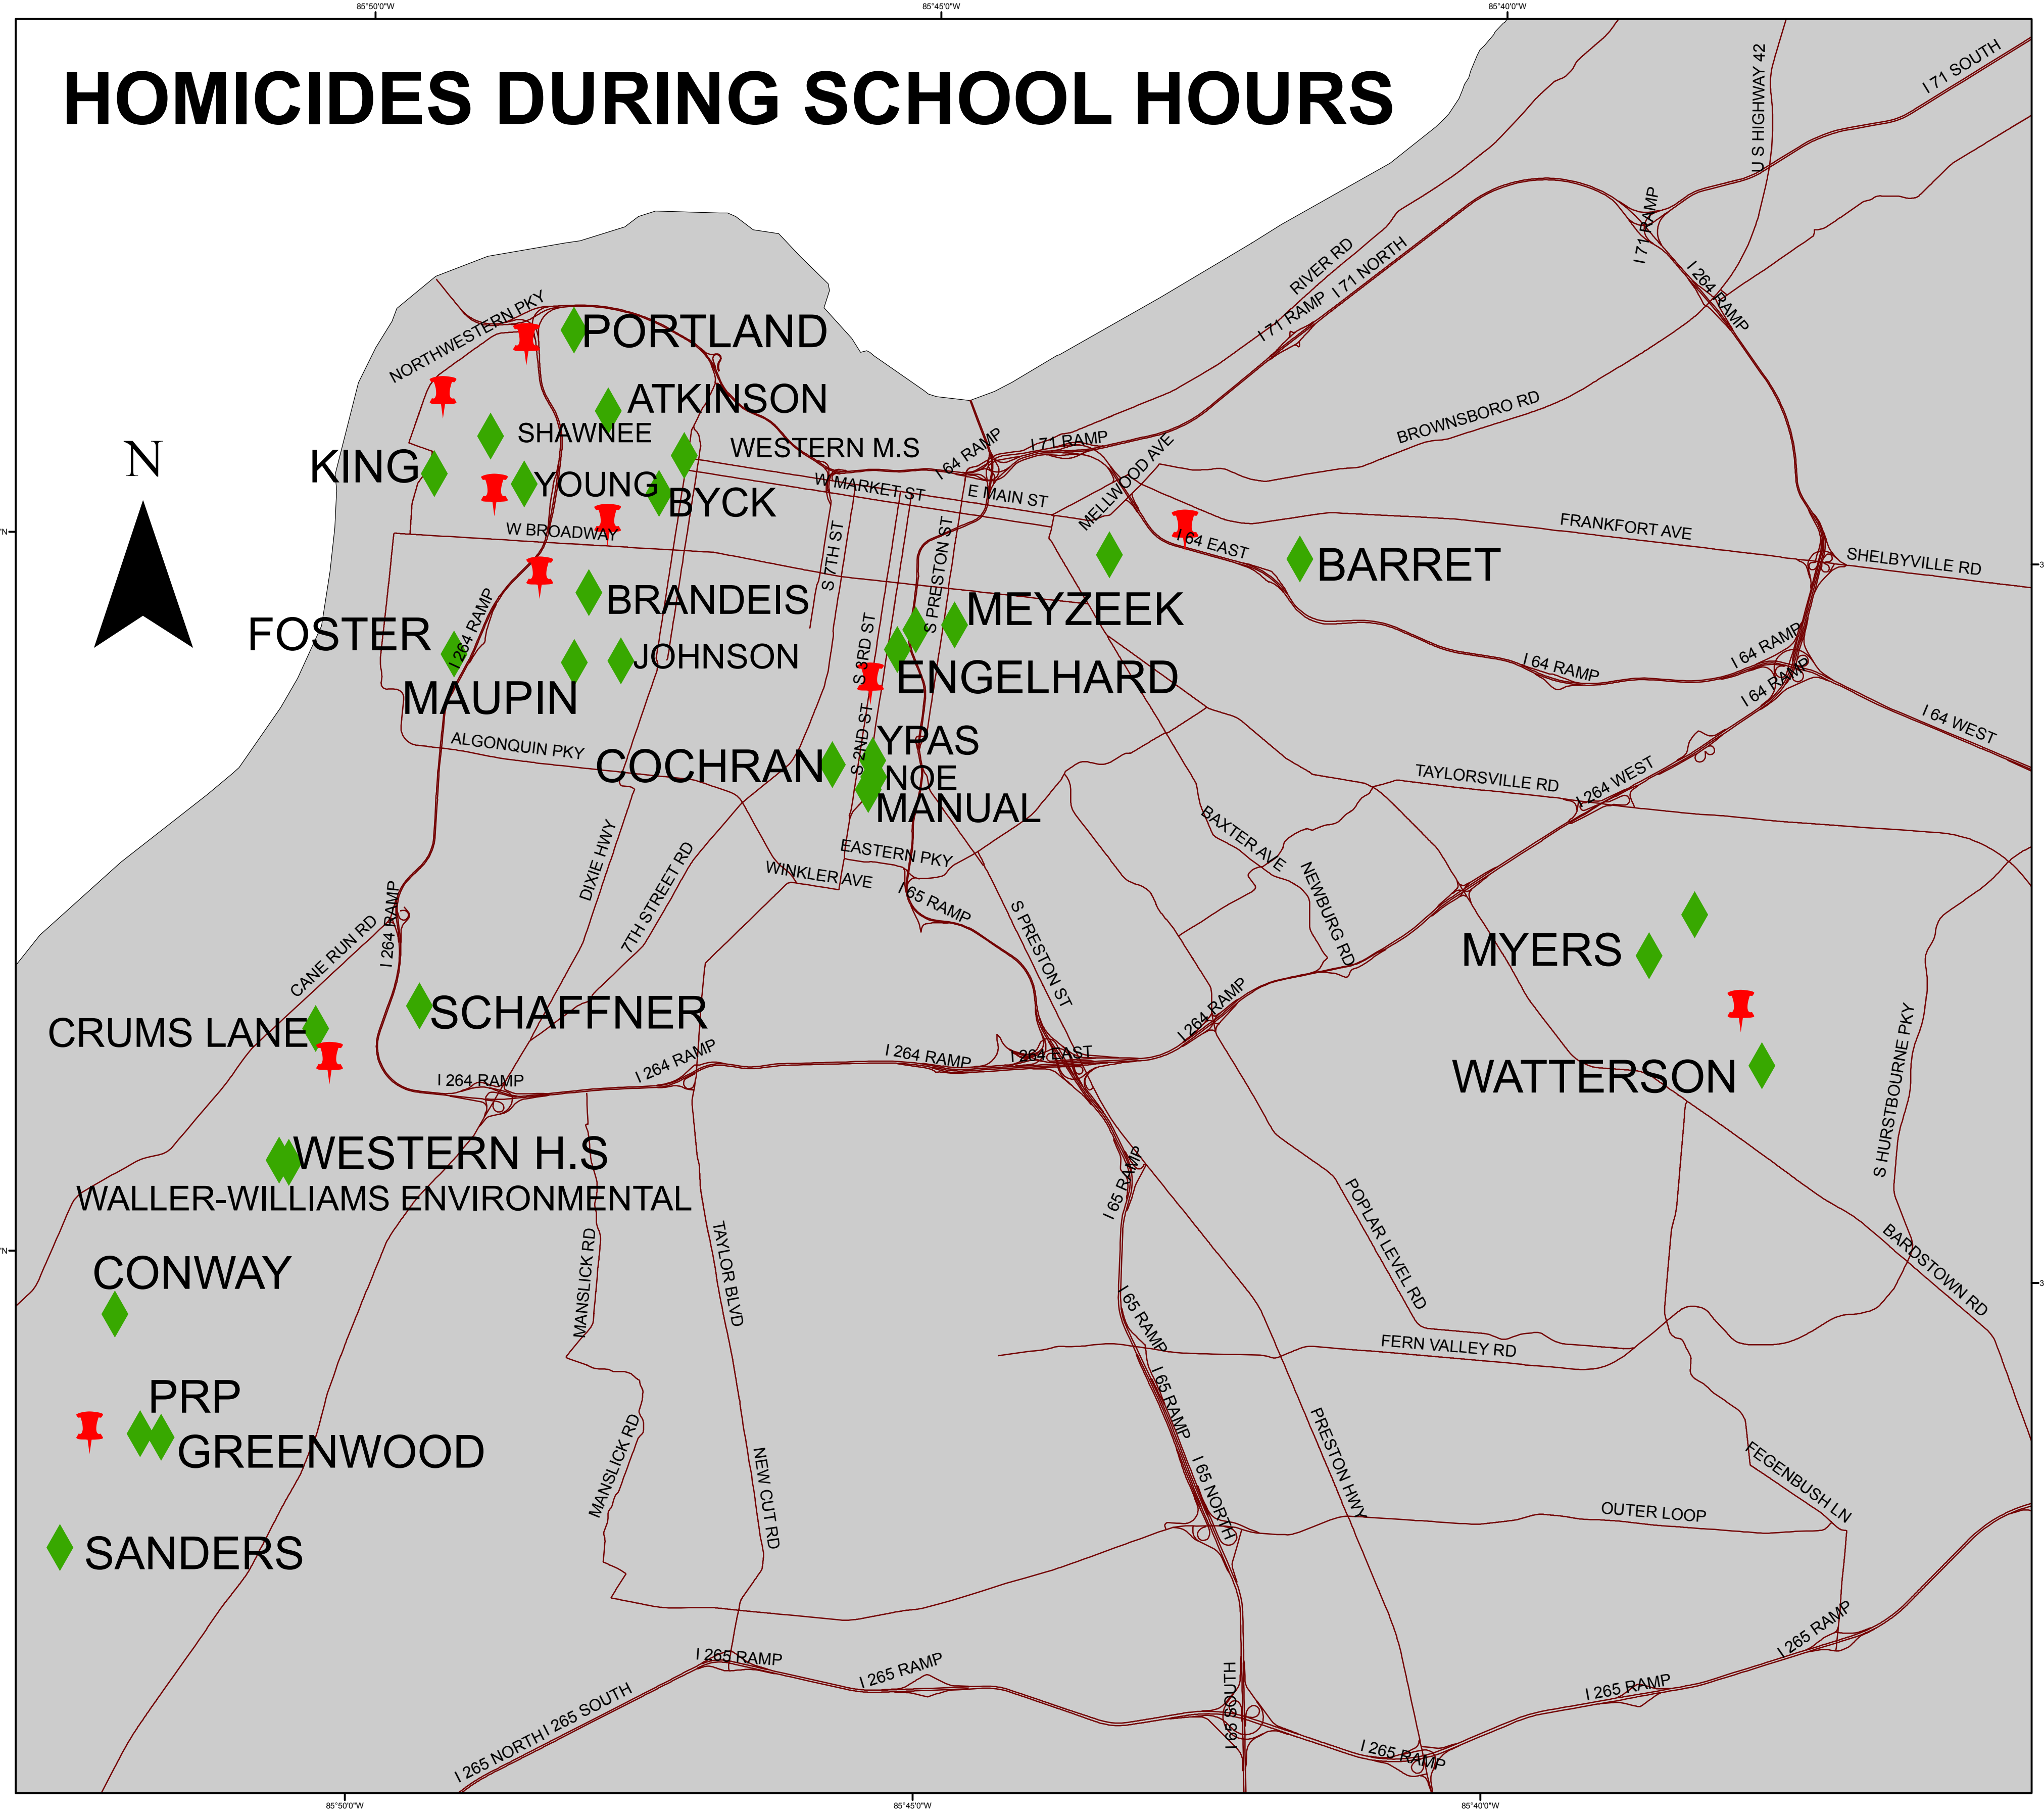

HOMICIDES DURING SCHOOL HOURS

Project Summary:
 This map shows homicides from the year 2005 that occurred within one mile of a school. 2005 was the most recent LOJIC data available. The homicides took place between the hours of 6:15 am- 5:30 pm. The reason these times were chosen because high school student who catch a compound bus may be out walking as early as 6:15 am. Elementary school students may not reach home until 5:30 pm; also school is in session and/or after school activities may be taking place. The distance of a mile was picked because Jefferson County may require a high/middle school student to walk up to a mile to their bus stop or school.

Proposed Next Steps:
 Continue to monitor homicides in more recent years and the future. Safer walking routes and bus stops were fewer crimes have occurred.

Legend

-  Jefferson County
-  Major Roads
-  Schools
-  School Hour Homicides